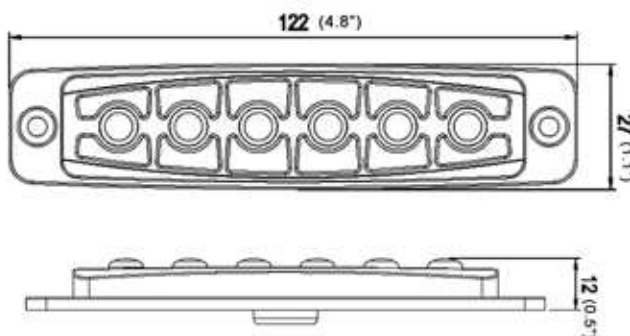

F6 Lighthouse

Vertical Version 021302

Horizontal Version 021301

- Lens in sophisticated design with 6 pcs LED
- Beam angle in both horizontal and vertical installation can reach 70°
- With SAE , ECE R65 approved(Blue/Amber)
- Integrated design, can be surface mounted and bracket mounted
- Waterproof rating: IPX7
- Warranty:3 years

Code	Item	Color	Voltage	Max Power	Led	Flash Pattern	Lens	Certificate	Mount
F6	021301A 021302A	●	10-30 VDC	9-18W	6Pcs 3W	19	TIR	SAE-10-W-2 ECE R65 ECE R10	A:3M adhesive mount B:Surface mount C:Bracket mount
	021301B 021302B	●							
	021301R 021302R	●							
	021301W 021302W	○							
	021301WA 021302WA	● ○							
	021301BR 021302BR	● ●							